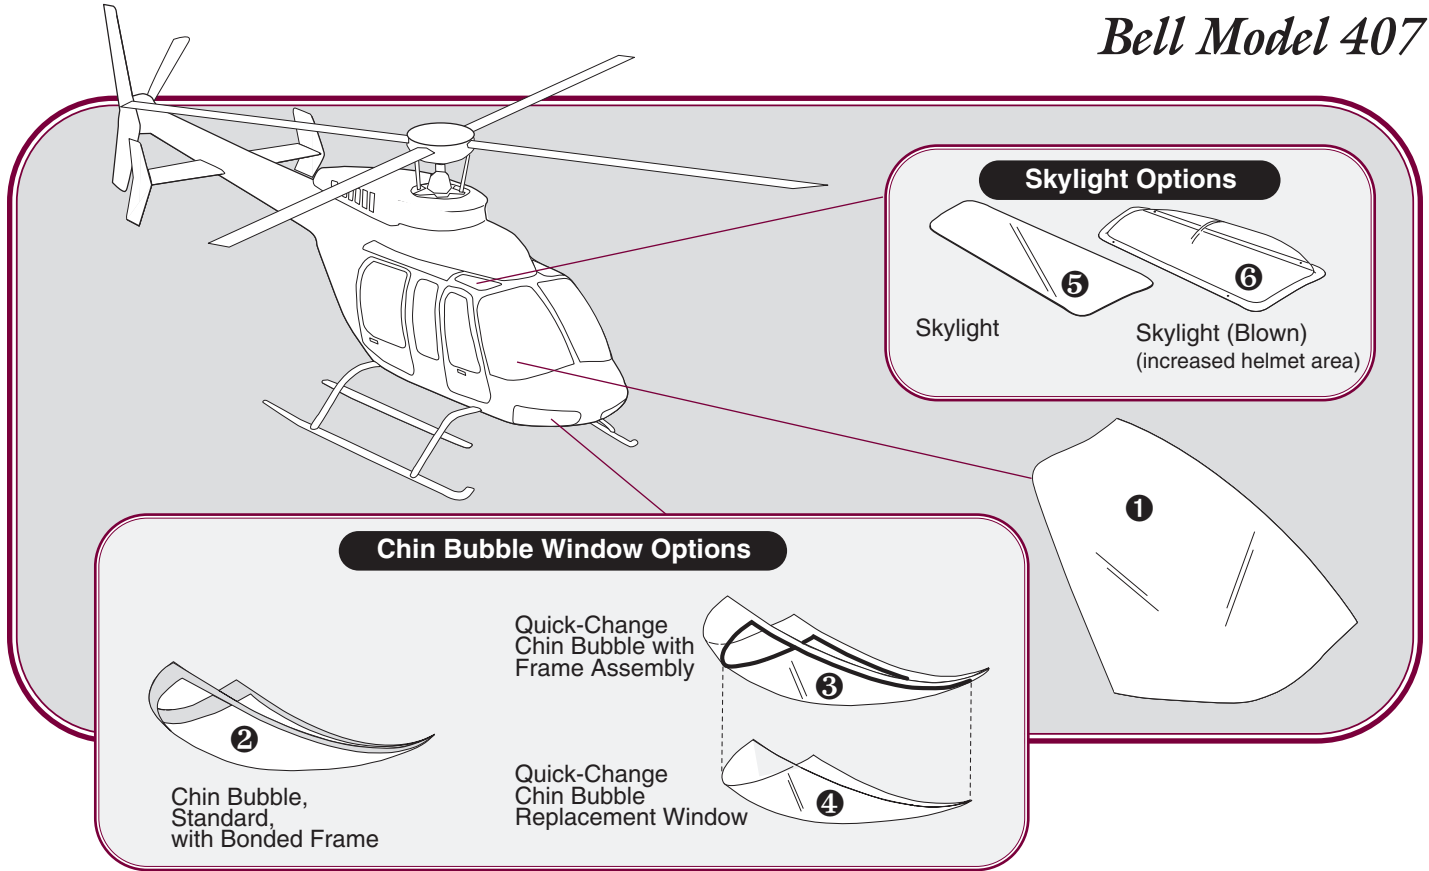

1 Windshield		
Part Number		Replaces OEM No.
407-1001-1	L/H	407-030-115-123
407-1001-2	R/H	407-030-115-125

2 Chin Bubble		
Part Number		Replaces OEM No.
407-1002-1	L/H	407-030-118-105
407-1002-2	R/H	407-030-118-107