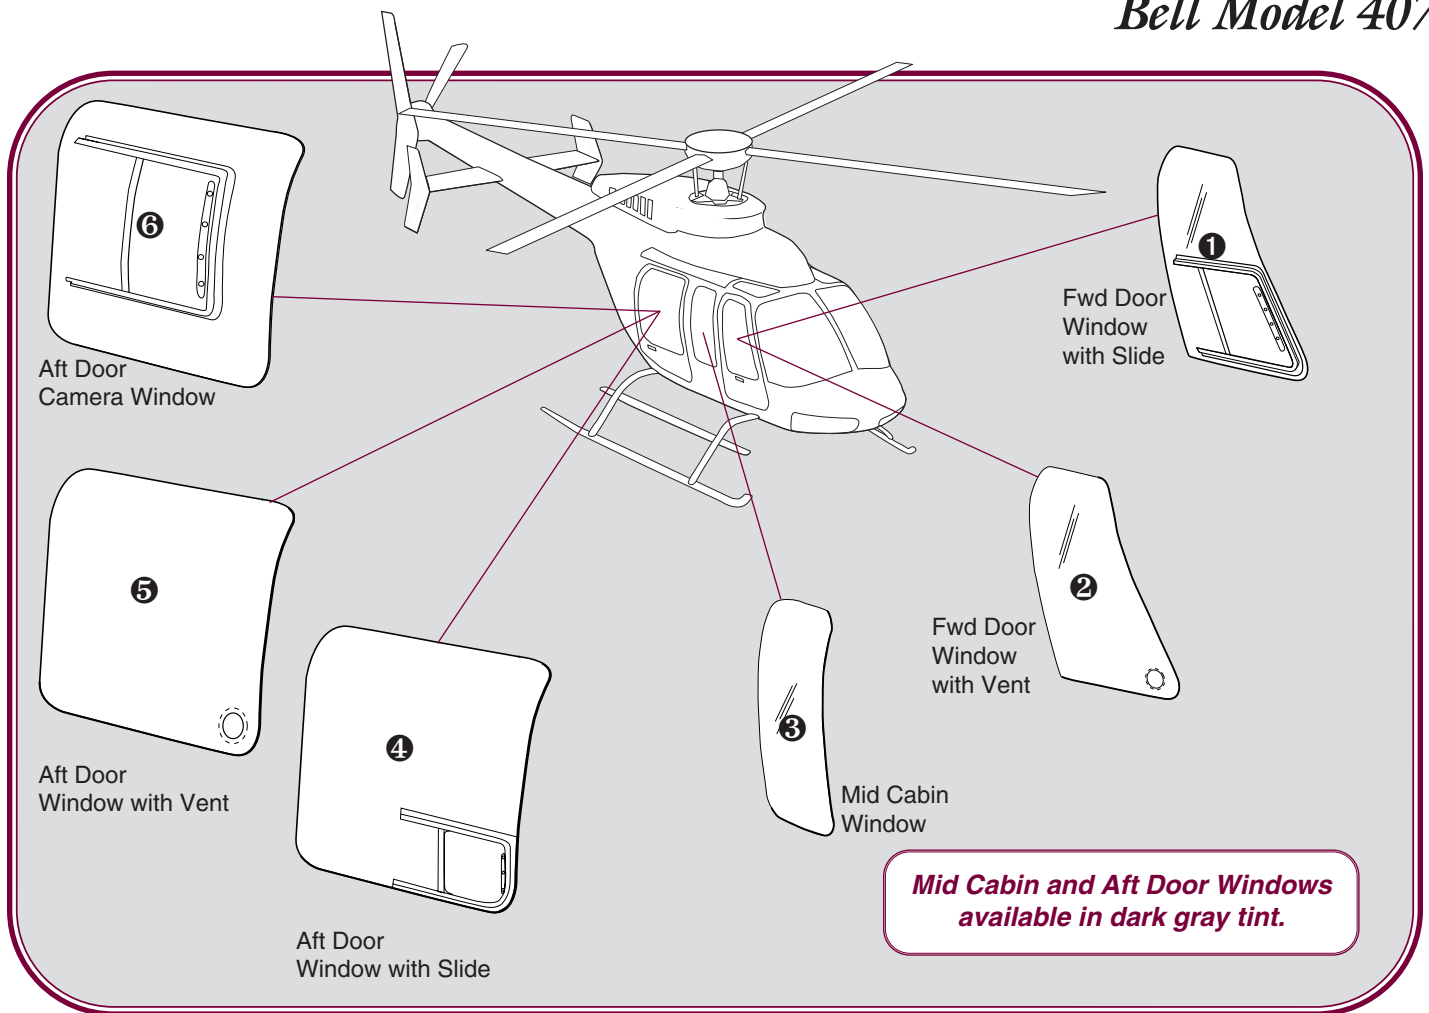

Bell Model 407

1 Fwd Door Window w/Slide

Part Number		Replaces OEM No.
407-1004-1	L/H	407-030-635-101
407-1004-2	R/H	407-030-635-102

2 Fwd Door Window w/Vent

Part Number		Replaces OEM No.
407-1004-3	L/H	Tech-Tool Design
407-1004-4	R/H	

3 Mid Cabin Window

Part Number		Replaces OEM No.
407-1005-1	L/H	407-030-607-101
407-1005-2	R/H	407-030-607-102

4 Aft Door Window w/Slide

Part Number		Replaces OEM No.
407-1006-1	L/H	407-706-301-105
407-1006-2	R/H	407-706-301-106

5 Aft Door Window w/Vent

Part Number		Replaces OEM No.
407-1006-3	L/H	Tech-Tool Design
407-1006-4	R/H	

6 Aft Door Camera Window

Part Number		Replaces OEM No.
407-1006-5	L/H	Tech-Tool Design
407-1006-6	R/H	

Replacement Windows for the Helicopter World