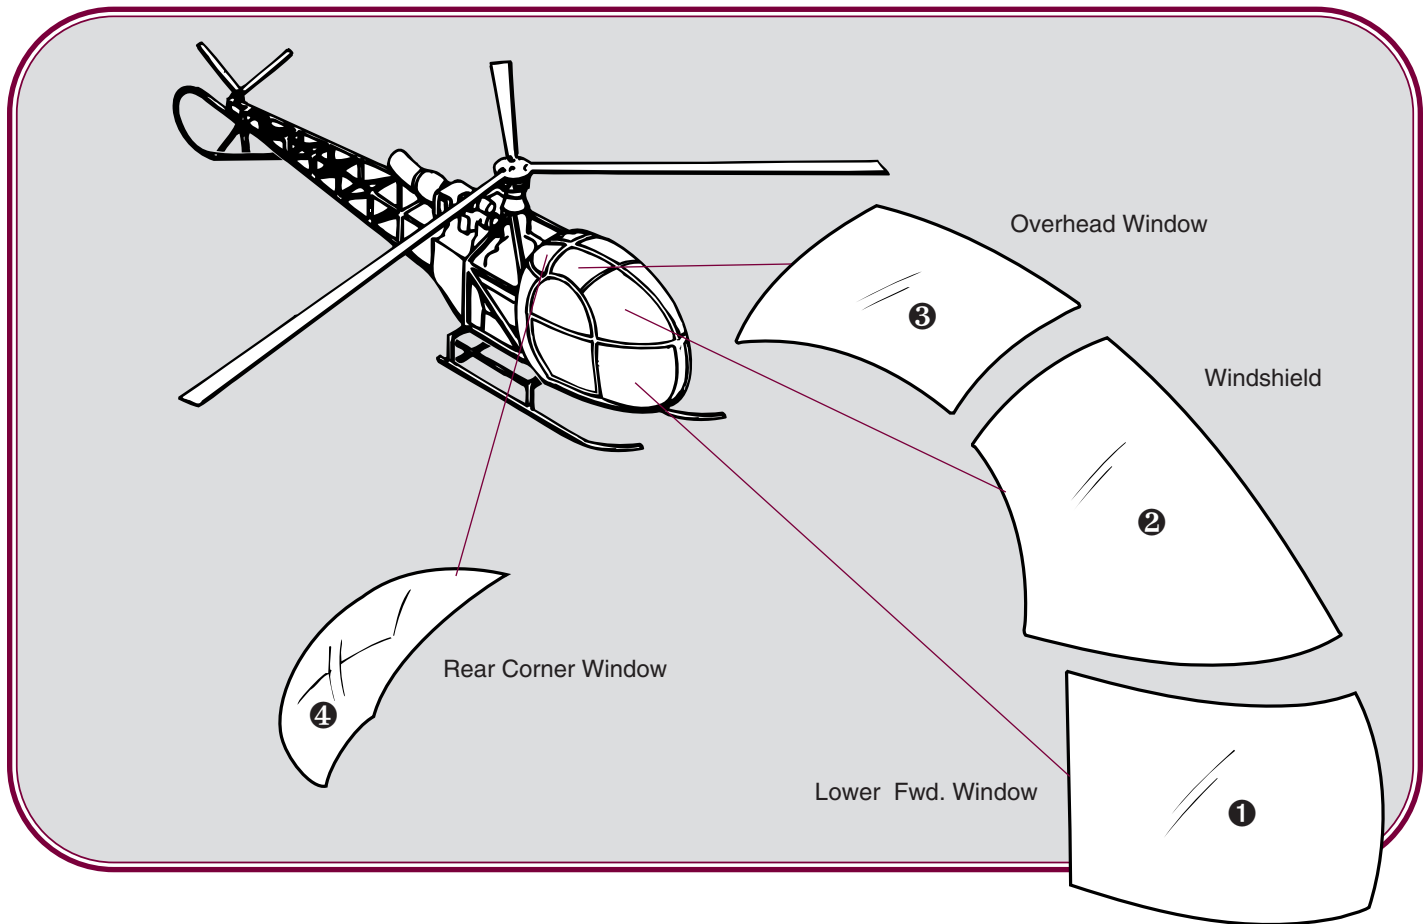

Eurocopter Model Alouette II/Lama

❶ Lower Door Window

Part Number		Replaces OEM No.
3180-2005-1	L/H	3130S28-10-232,237
3180-2005-2	R/H	3130S28-10-242,247

❷ Upper Door Window with Vent

Part Number		Replaces OEM No.
3180-2006-1	L/H	3130S28-10-231,236
3180-2006-2	R/H	3130S28-10-241,246

❸ Upper Door Window with Slide

Part Number		Replaces OEM No.
3180-2007-1	L/H	Tech-Tool Design
3180-2007-2	R/H	Tech-Tool Design

❹ Bubble Window

Part Number		Replaces OEM No.
3180-2008-2	R/H	Tech-Tool Design

TECH-TOOL PLASTICS, INC.

7800 Skyline Park Drive • Fort Worth, Texas 76108 • www.tech-tool.com

Eurocopter Model Alouette II/Lama**① Lower Fwd. Window**

Part Number		Replaces OEM No.
3180-1001-1	L/H	3180S25-10-221,231
3180-1001-2	R/H	3180S25-10-222,232