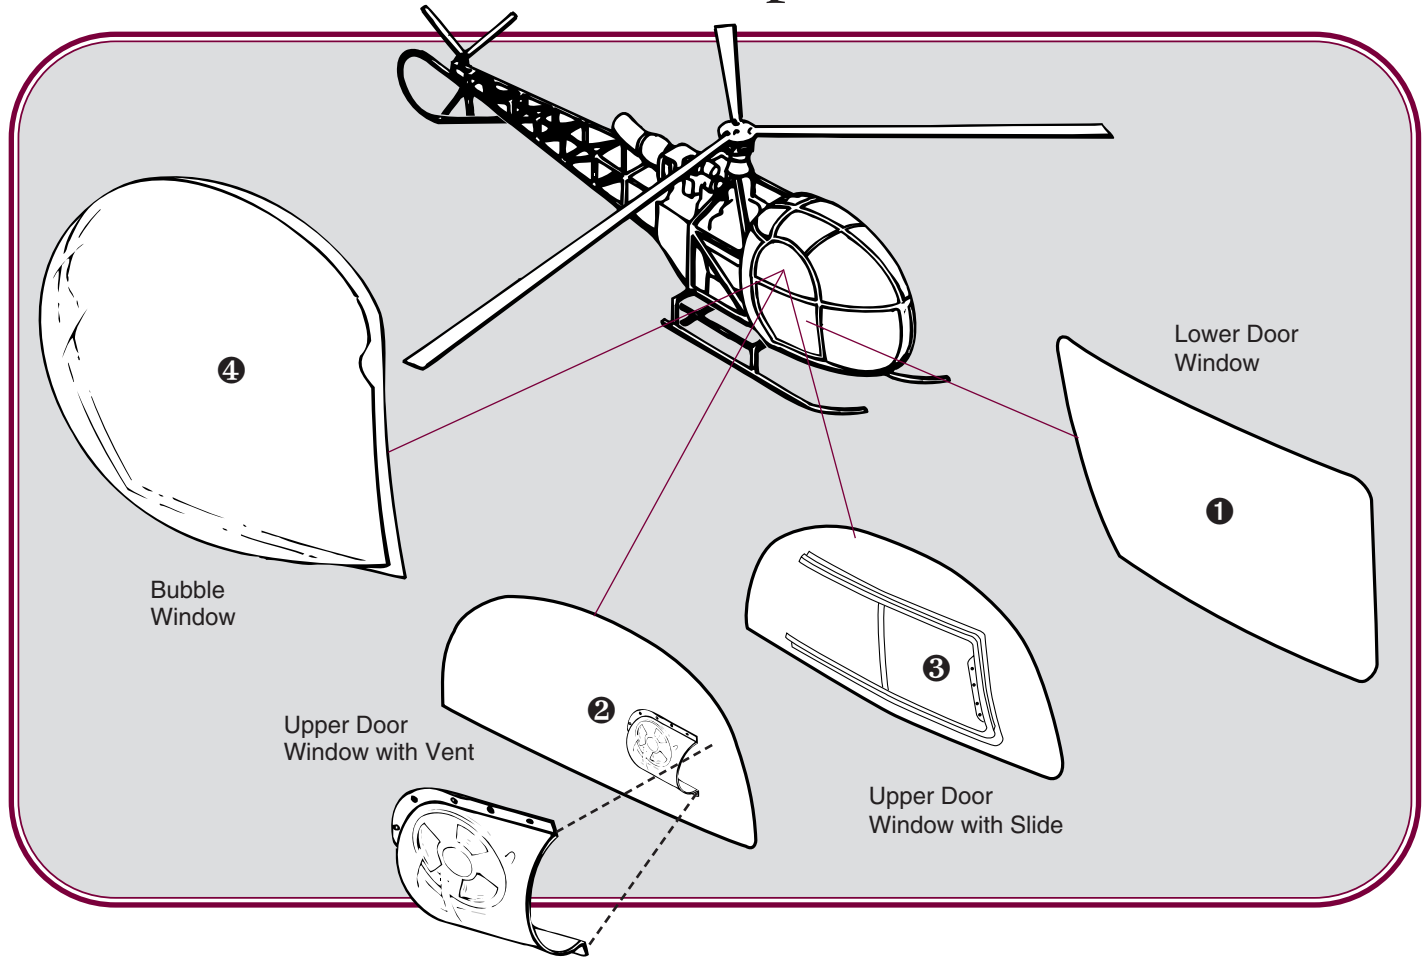

Eurocopter Model Alouette II/Lama

❶ Lower Door Window

Part Number		Replaces OEM No.
3180-2005-1	L/H	3130S28-10-232,237
3180-2005-2	R/H	3130S28-10-242,247

❷ Upper Door Window with Vent

Part Number		Replaces OEM No.
3180-2006-1	L/H	3130S28-10-231,236
3180-2006-2	R/H	3130S28-10-241,246

❸ Upper Door Window with Slide

Part Number		Replaces OEM No.
3180-2007-1	L/H	Tech-Tool Design
3180-2007-2	R/H	Tech-Tool Design

❹ Bubble Window

Part Number		Replaces OEM No.
3180-2008-2	R/H	Tech-Tool Design