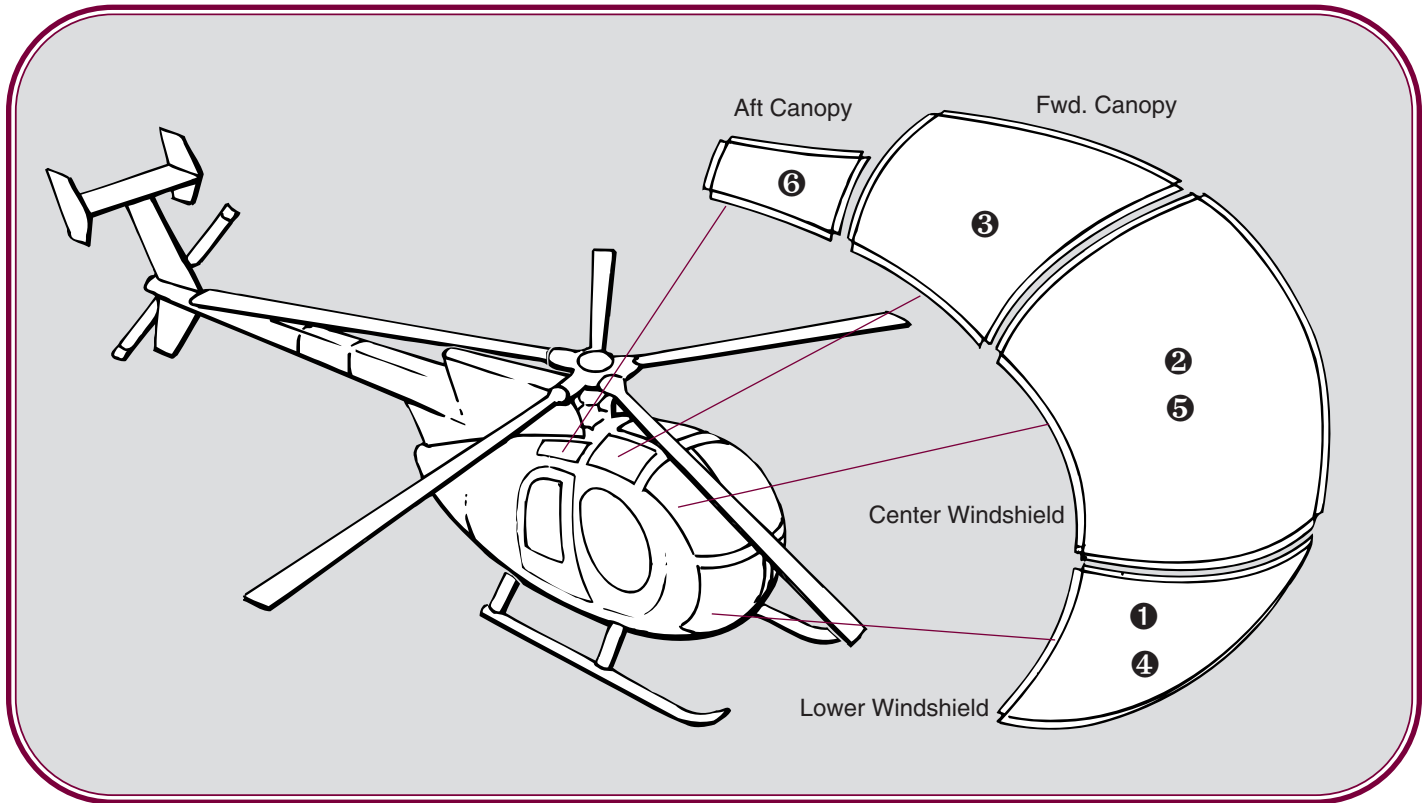

# MD Helicopters Model 500C, D

**1 Lower Windshield (Light Smoke Tint)**  
Part Number | Replaces OEM No.

369-3501-1	L/H	369H2419-1,501 369A2403-505
369-3501-2	R/H	369H2419-2,502 369A2403-506

**2 Center Windshield (Light Smoke Tint)**  
Part Number | Replaces OEM No.