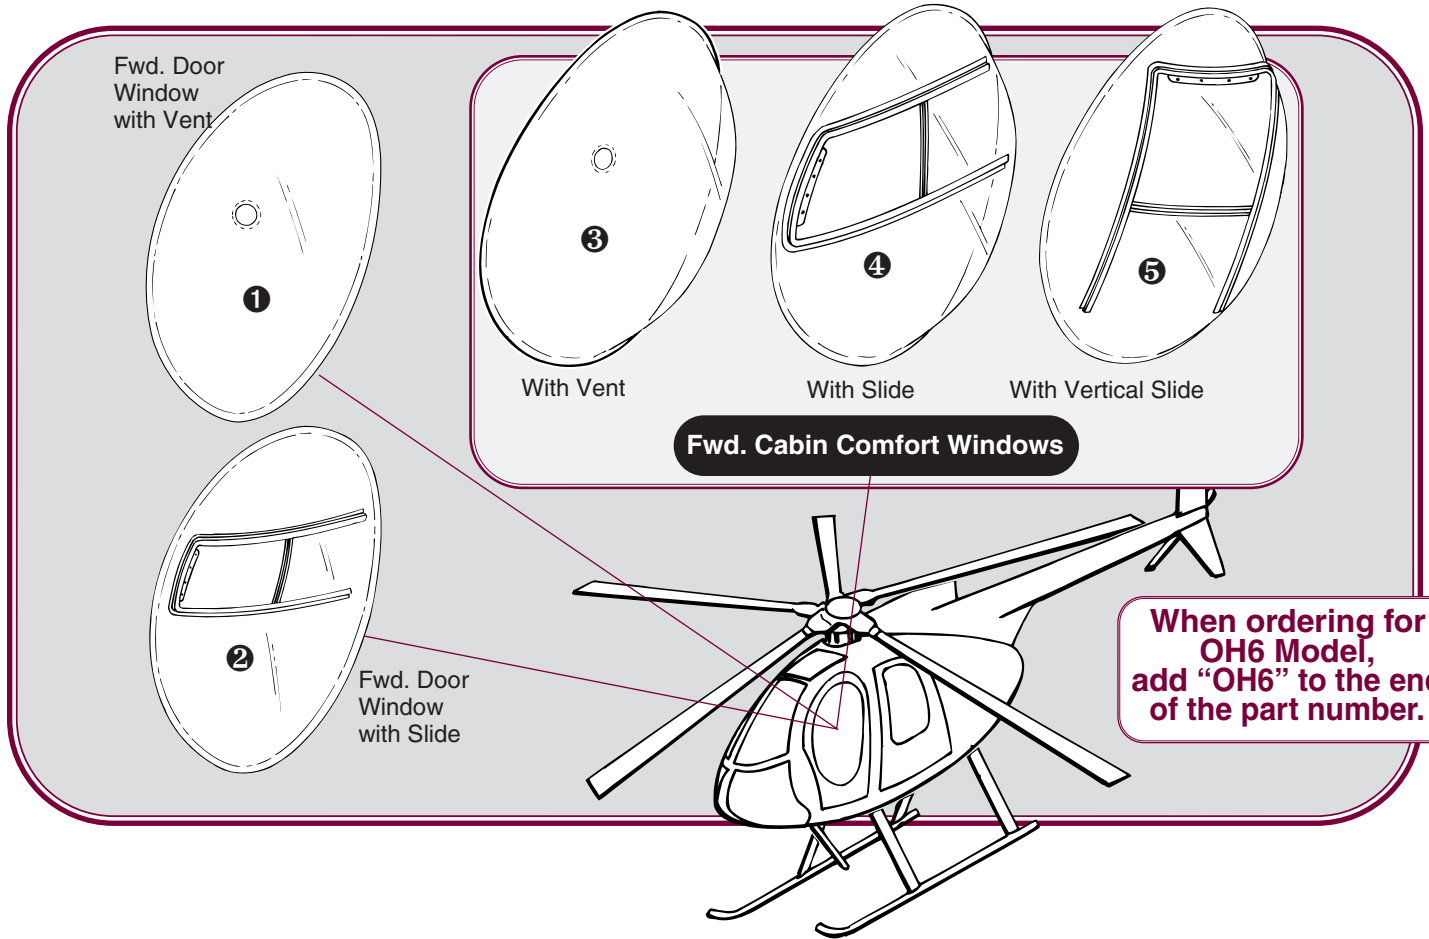

MD Helicopters Model 500C, D, E, F, FF, 500N, 600N, OH6

QUICK-CHANGE RUBBER MOUNT

1 Fwd. Door Window with Vent ★

Part Number		Replaces OEM No.
369-3505-41	L/H	Tech-Tool Design
369-3505-42	R/H	Tech-Tool Design

2 Fwd. Door Window with Slide ★

Part Number		Replaces OEM No.
369-3505-43	L/H	Tech-Tool Design
369-3505-44	R/H	Tech-Tool Design

3 Fwd. Cabin Comfort Window with Vent ★

Part Number		Replaces OEM No.
369-4505-41	L/H	Tech-Tool Design
369-4505-42	R/H	Tech-Tool Design

4 Fwd. Cabin Comfort Window with Slide ★

Part Number		Replaces OEM No.
369-4505-43	L/H	Tech-Tool Design
369-4505-44	R/H	Tech-Tool Design

5 Fwd. Cabin Comfort Window with Vertical Slide ★

Part Number		Replaces OEM No.
369-4505-45	L/H	Tech-Tool Design
369-4505-46	R/H	Tech-Tool Design

★ For these windows, specify Light Smoke or Military Clear.

Replacement Windows for the Helicopter World