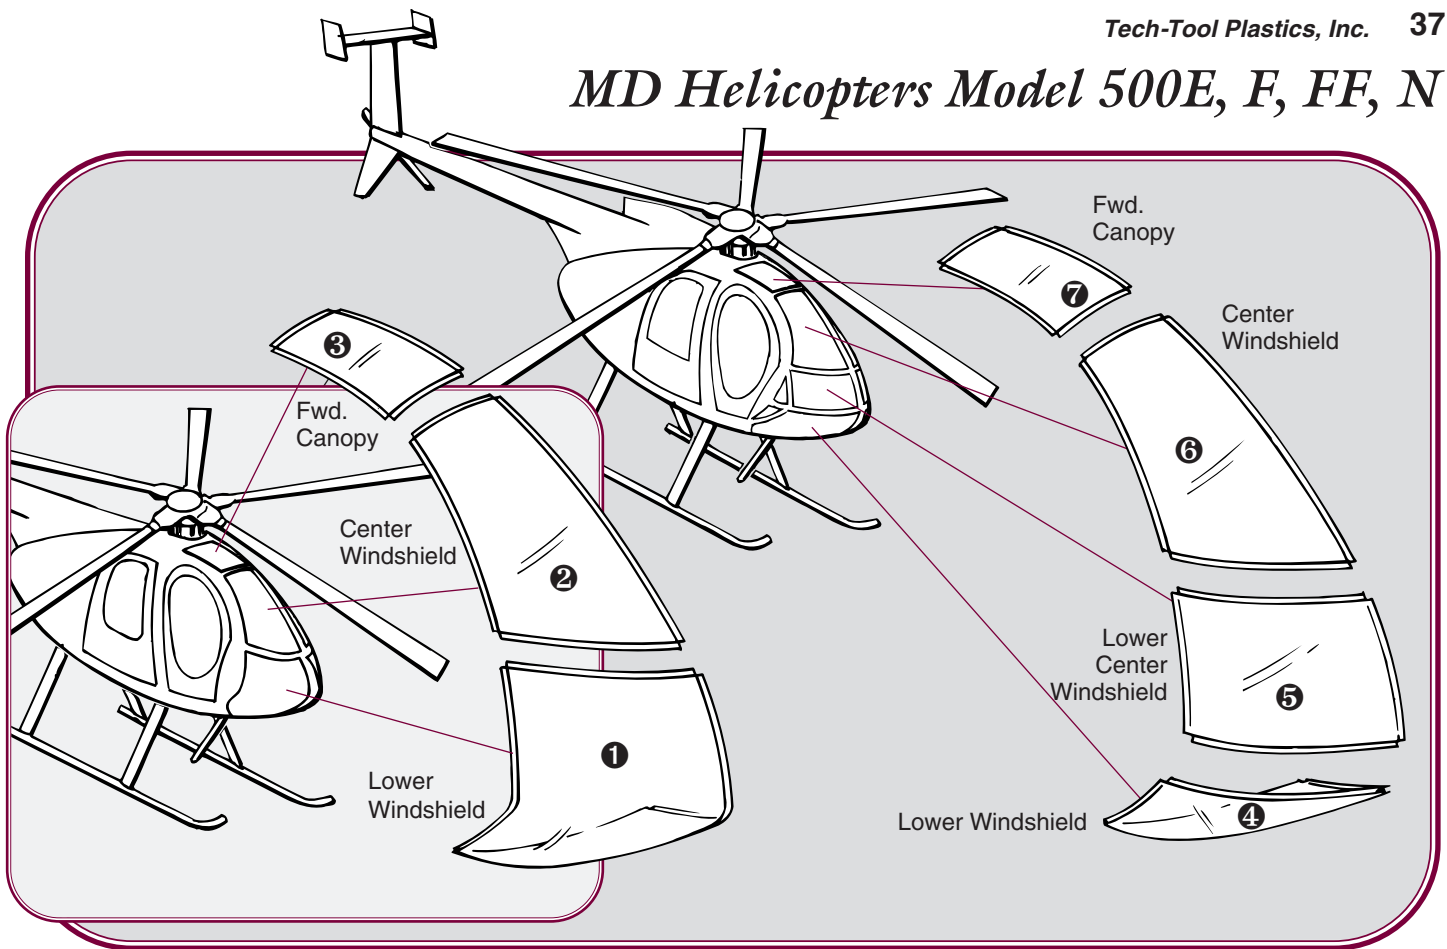

MD Helicopters Model 500E, F, FF, N

**Model E, F, FF, N
with one-piece lower windshield**

1 Lower Windshield ★

Part Number		Replaces OEM No.
369-4501-1	L/H	369D22430-1 **
		369D22429-1 **
		369D22430-501 **
		369D22429-501 **
		369D22418-1,101 **
369-4501-2	R/H	369D22430-2 **
		369D22429-2 **
		369D22430-502 **
		369D22429-502 **
		369D22418-2,102 **

2 Center Windshield ★

Part Number		Replaces OEM No.
369-4502-1	L/H	369D22428-501 **
		369D22417-1,101,103 **
369-4502-2	R/H	369D22428-502 **
		369D22417-2,102,104 **

3 Fwd. Canopy (Dark Tint)

Part Number		Replaces OEM No.
369-3503-1	L/H	369H2410-501,901
369-3503-2	R/H	369H2410-502,902

**Model E, F, FF
with two-piece lower windshield**

4 Lower Windshield ★

Part Number		Replaces OEM No.
369-5501-1	L/H	369D22429-1,503*
369-5501-2	R/H	369D22429-2,504*

5 Lower Center Windshield ★

Part Number		Replaces OEM No.
369-5503-1	L/H	369D22430-1,503*
369-5503-2	R/H	369D22430-2,504*

6 Center Windshield ★

Part Number		Replaces OEM No.
369-5502-1	L/H	369D22428-1,503*
369-5502-2	R/H	369D22428-2,504*

7 Fwd. Canopy (Dark Tint)

Part Number		Replaces OEM No.
369-3503-1	L/H	369H2410-501,901
369-3503-2	R/H	369H2410-502,902

★ For these windows, specify
Light Smoke or Military Clear.

*Effective E Models thru S/N 229, FF Model S/N 1 thru 59
**Effective E Models S/N 230 and up, FF Model S/N 60 and up

Replacement Windows for the Helicopter World