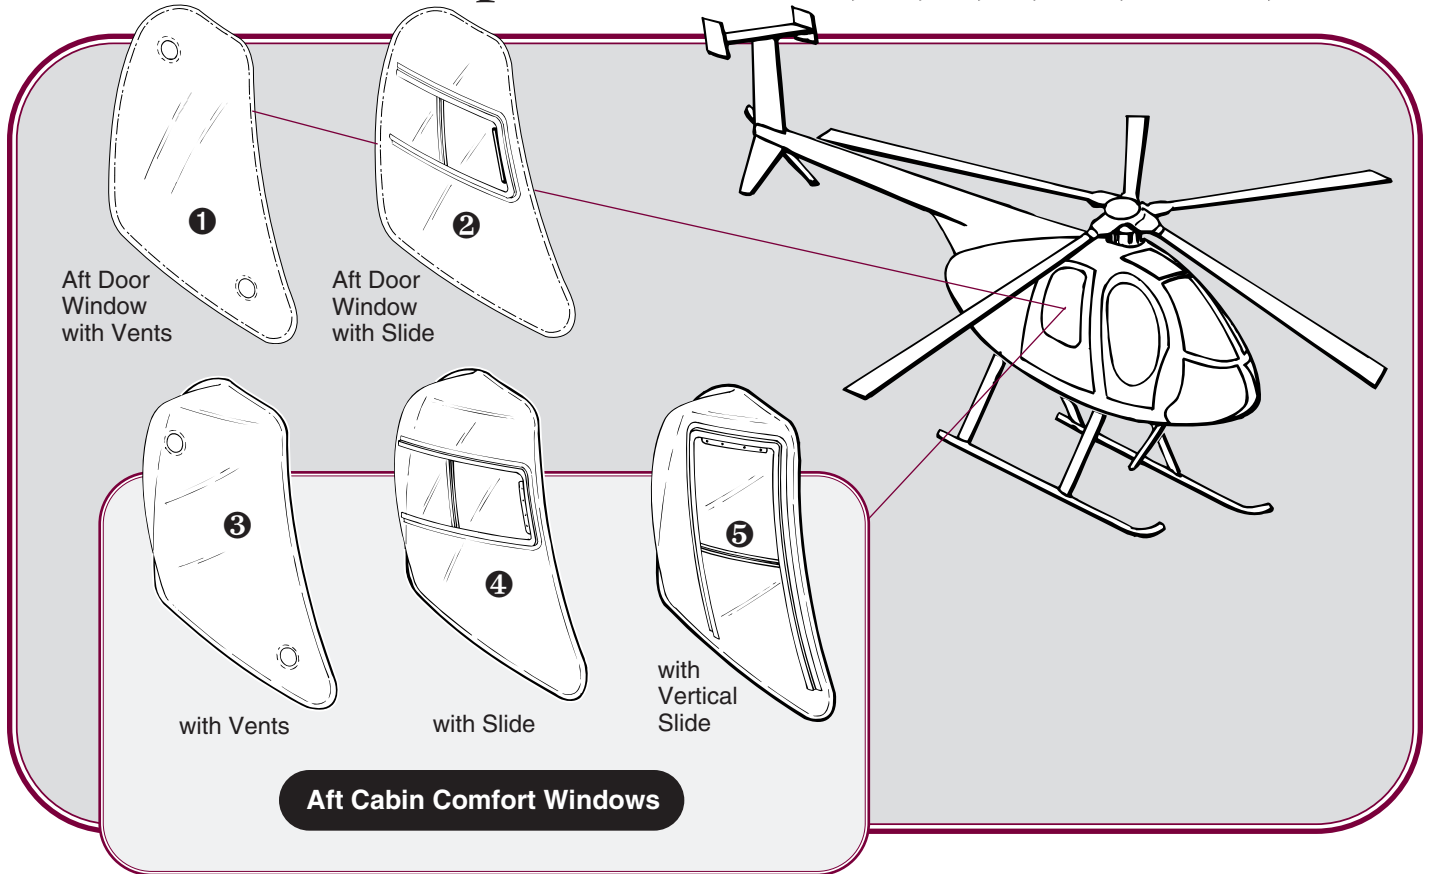

MD Helicopters Model 500C, D, E, F, FF, 500N, 600N

QUICK-CHANGE RUBBER MOUNT

1 Aft Door Window with Vents ★

Part Number		Replaces OEM No.
369-3506-41	L/H	Tech-Tool Design
369-3506-42	R/H	

2 Aft Door Window with Slide ★

Part Number		Replaces OEM No.
369-3506-43	L/H	Tech-Tool Design
369-3506-44	R/H	

★ For these windows, specify Light Smoke or Military Clear.

3 Aft Cabin Comfort Window with Vents ★

Part Number		Replaces OEM No.
369-4506-41	L/H	Tech-Tool Design
369-4506-42	R/H	

4 Aft Cabin Comfort Window with Slide ★

Part Number		Replaces OEM No.
369-4506-43	L/H	Tech-Tool Design
369-4506-44	R/H	

5 Aft Cabin Comfort Window with Vertical Slide ★

Part Number		Replaces OEM No.
369-4506-45	L/H	Tech-Tool Design
369-4506-46	R/H	

Replacement Windows for the Helicopter World